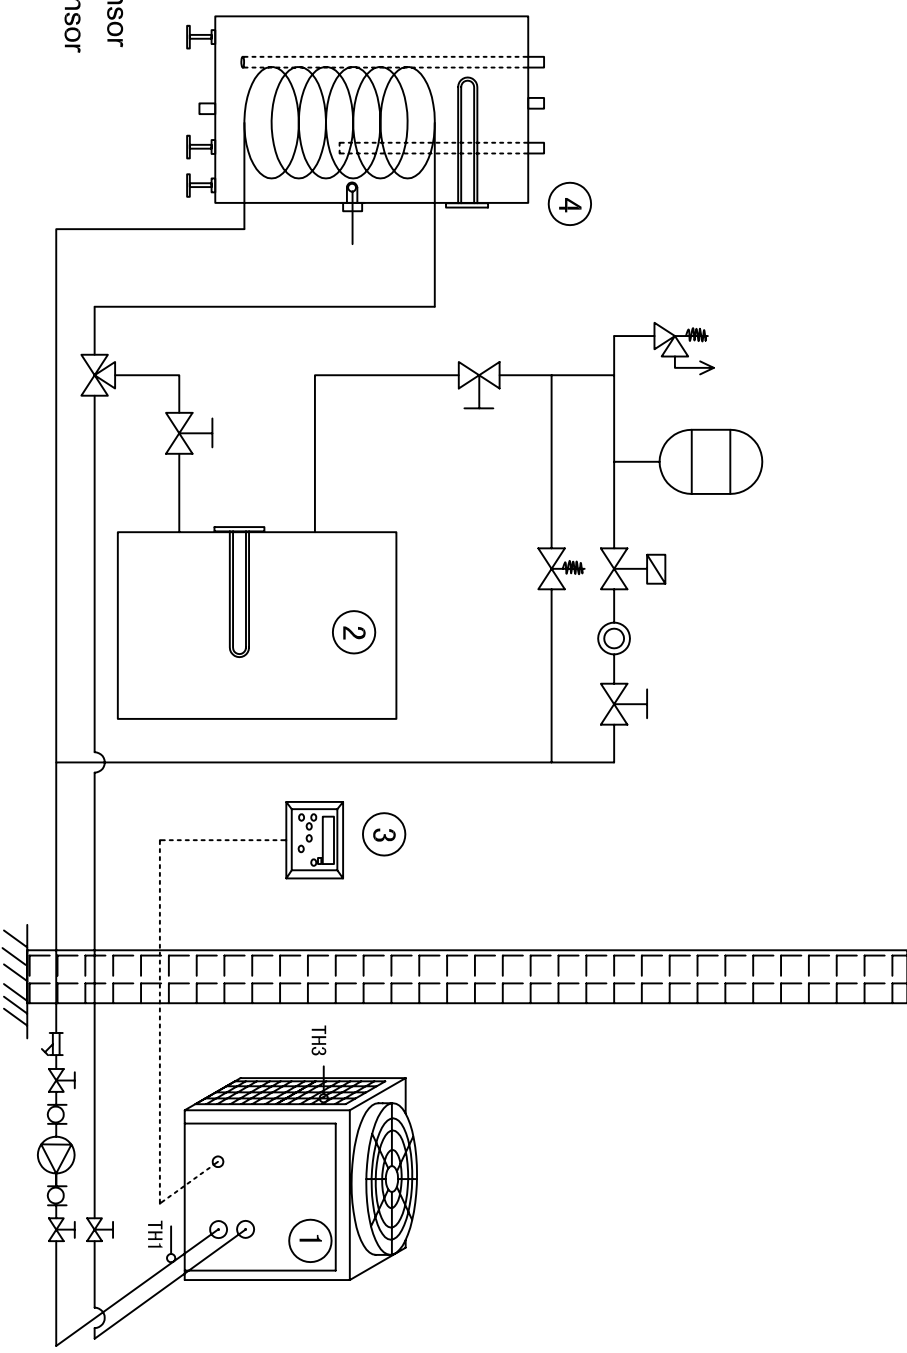

-  Shutoff Valve
-  Overflow Valve
-  Air Bleeding Valve
-  Circulation Water Pump
-  Expansion Vessel
-  Thermostat
-  Heating Consumers
-  Temperature Sensor
-  Three Way Valve
-  Backup Electricity Heater
-  TH1 Inlet Water Temperature Sensor
-  TH3 Ambient Air Temperature Sensor

- ① Air to Water Heat Pump
- ② Buffer Tank
- ③ Control Panel
- ④ Hot Water Tank

Pipe Schematics/Space Heating & Domestic Hot Water Heating